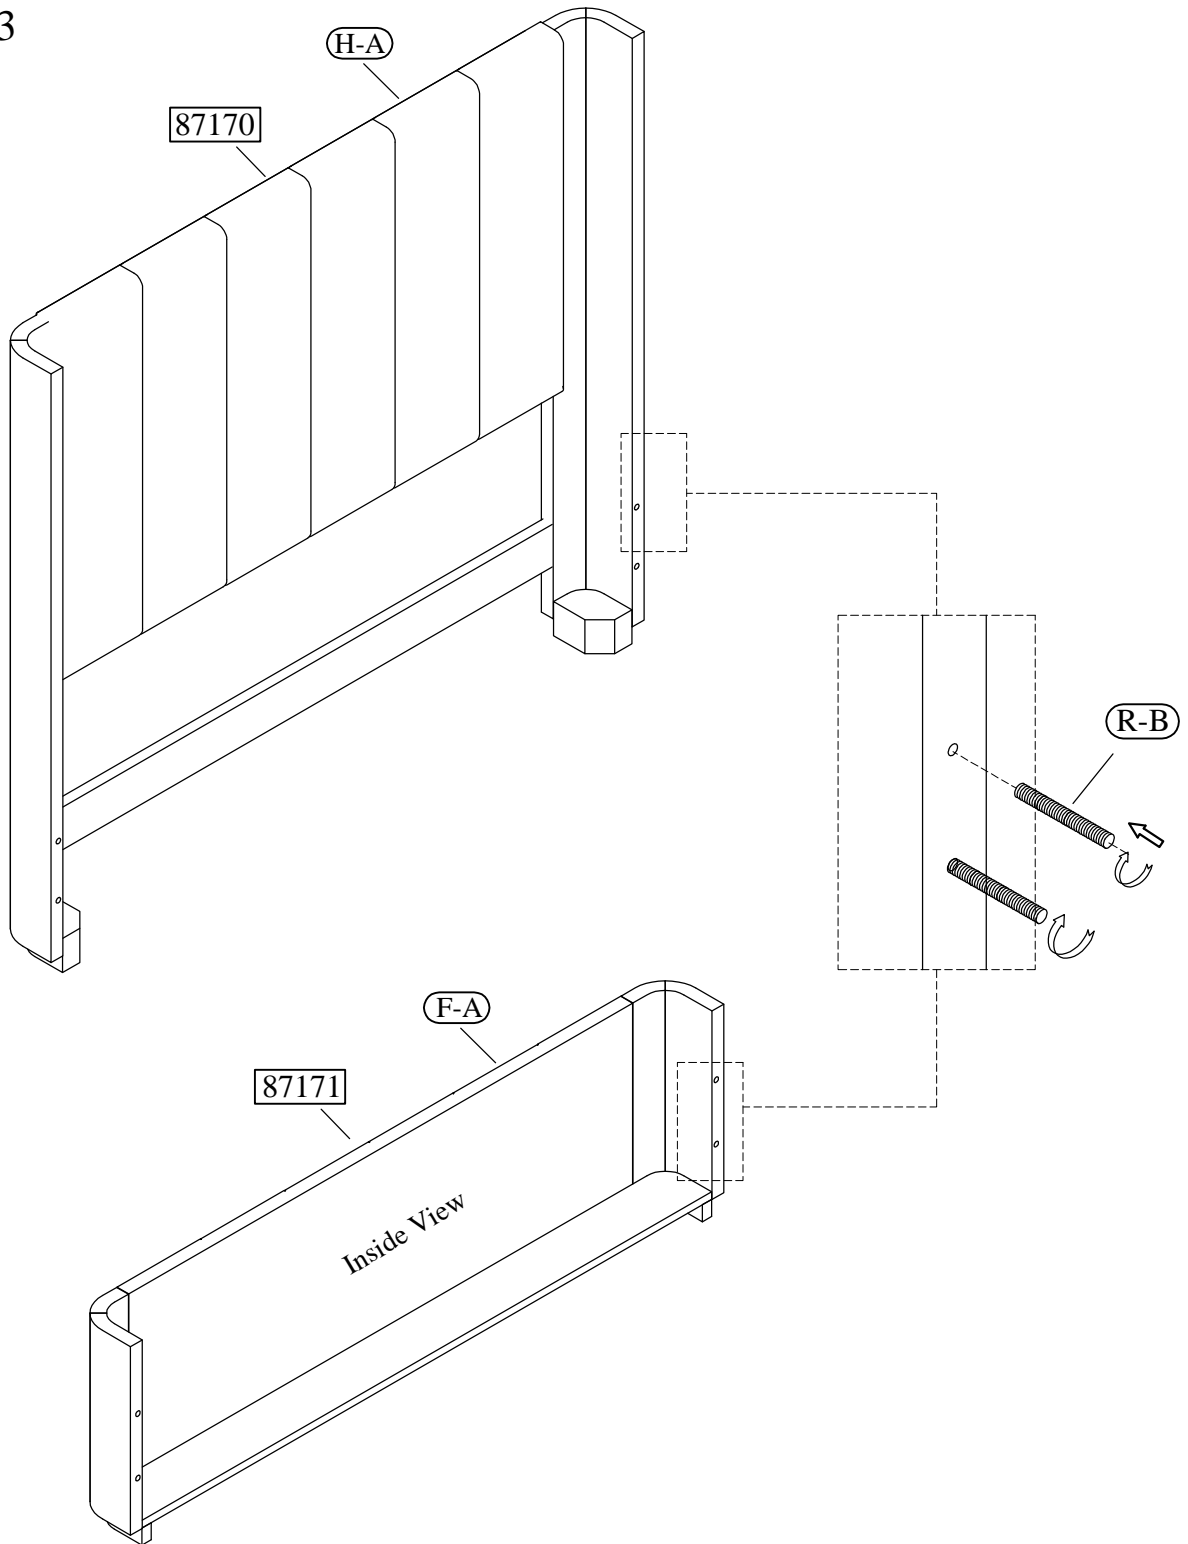

Queen Bed

87170 -- Queen Uph Shelter Headboard

87171 -- Queen Shelter Footboard

STEP 3