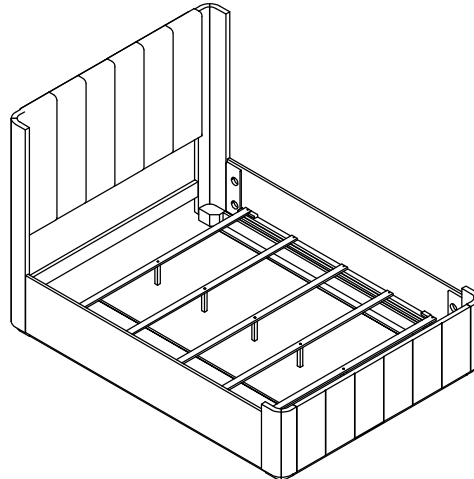

Warning :

- Be sure to check all packing material carefully for small parts, which may have come loose inside the carton during shipment.
- To prevent possible scratches and damage, this furniture **MUST BE ASSEMBLED BY TWO PEOPLE** on a soft surface such as a blanket or carpet.

Hardware and Parts packed with the Headboard

87170 - Queen Uph Headboard (H-A) 1 pc.	Headboard Post (Left) (H-B) 1 pc.	Headboard Post (Right) (H-C) 1 pc.	Headboard Stretcher (H-D) 1 pc.	
Allen Head Bolt ø5/16"-18 x 3-1/4" (H-E) 6 pcs.	Spring Washer ø5/16" (H-F) 8 pcs.	Flat Washer ø5/16" x 19*2mm (H-G) 6 pcs.	Allen Key 5mm (H-H) 1 pc.	All-Thread Bolt ø5/16"-18 x 3-1/2" (H-I) 2 pcs.
Curved Washer ø5/16" (H-J) 2 pcs.	Flat Washer ø5/16" x 16*2mm (H-K) 2 pcs.	Nut ø5/16 x L17 (H-L) 2 pcs.	Open Wrench 12mm (H-M) 1 pc.	

Hardware and Parts packed with the Footboard

87171 - Queen Shelter Footboard (F-A) 1 pc.	Wood Slat 61-1/2" long (F-B) 1 Set.	Support Leg 8-1/2" x 1-1/4" x 1-1/4" (F-C) 5 pcs.	Wood Screw #8 x 1" (F-D) 10 pcs.	Screw Driver not included

Hardware and Parts packed with the Bed Rail

87172 Panel Side Rails (R-A) 2 pcs.	All-Thread Bolt ø5/16"-18 x 3-1/2" (R-B) 8 pcs.	Curved Washer ø5/16" (R-C) 8 pcs.	Flat Washer ø5/16" x 16*2mm (R-D) 8 pcs.	Spring Washer ø5/16" (R-E) 8 pcs.	Nut ø5/16 x L17 (R-F) 8 pcs.	Open Wrench 12mm (R-G) 1 pc.

Queen Bed

87170 -- Queen Uph Shelter Headboard

87171 -- Queen Shelter Footboard

87172 -- Queen-King Side Rails