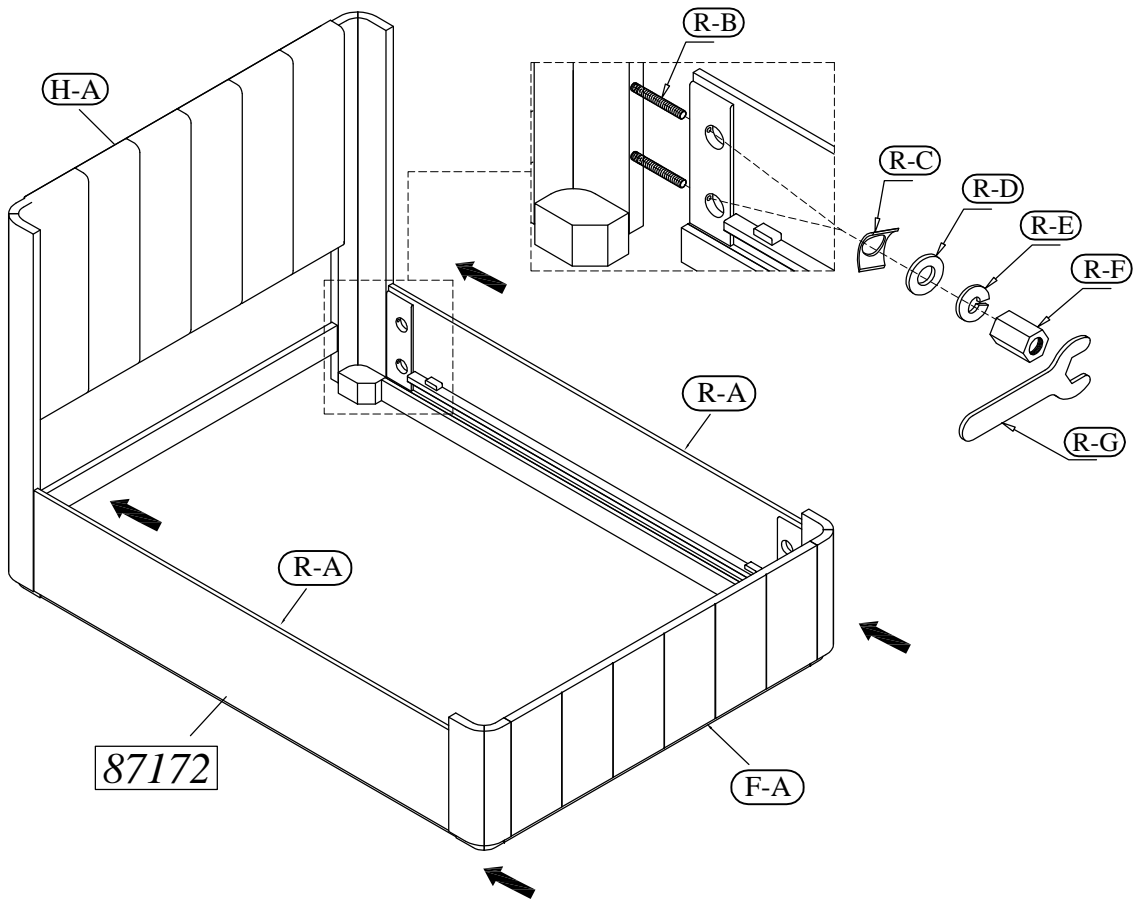

Hardware and Parts packed with the Headboard

<p>87170 - Queen Uph Headboard</p>  <p>(H-A) 1 pc.</p>	<p>Headboard Post (Left)</p>  <p>(H-B) 1 pc.</p>	<p>Headboard Post (Right)</p>  <p>(H-C) 1 pc.</p>	<p>Headboard Stretcher</p>  <p>(H-D) 1 pc.</p>	
<p>Allen Head Bolt ø5/16"-18 x 3-1/4"</p>  <p>(H-E) 6 pcs.</p>	<p>Spring Washer ø5/16"</p>  <p>(H-F) 8 pcs.</p>	<p>Flat Washer ø5/16" x 19*2mm</p>  <p>(H-G) 6 pcs.</p>	<p>Allen Key 5mm</p>  <p>(H-H) 1 pc.</p>	<p>All-Thread Bolt ø5/16"-18 x 3-1/2"</p>  <p>(H-I) 2 pcs.</p>
<p>Curved Washer ø5/16"</p>  <p>(H-J) 2 pcs.</p>	<p>Flat Washer ø5/16" x 16*2mm</p>  <p>(H-K) 2 pcs.</p>	<p>Nut ø5/16 x L17</p>  <p>(H-L) 2 pcs.</p>	<p>Open Wrench 12mm</p>  <p>(H-M) 1 pc.</p>	

Hardware and Parts packed with the Footboard

<p>87171 - Queen Shelter Footboard</p>  <p>(F-A) 1 pc.</p>	<p>Wood Slat 61-1/2" long</p>  <p>(F-B) 1 Set.</p>	<p>Support Leg 8-1/2" x 1-1/4" x 1-1/4"</p>  <p>(F-C) 5 pcs.</p>	<p>Wood Screw #8 x 1"</p>  <p>(F-D) 10 pcs.</p>	<p>Screw Driver not included</p> 
---	--	---	--	--

Hardware and Parts packed with the Bed Rail

<p>87172 Panel Side Rails</p>  <p>(R-A) 2 pcs.</p>	<p>All-Thread Bolt ø5/16"-18 x 3-1/2"</p>  <p>(R-B) 8 pcs.</p>	<p>Curved Washer ø5/16"</p>  <p>(R-C) 8 pcs.</p>	<p>Flat Washer ø5/16" x 16*2mm</p>  <p>(R-D) 8 pcs.</p>	<p>Spring Washer ø5/16"</p>  <p>(R-E) 8 pcs.</p>	<p>Nut ø5/16 x L17</p>  <p>(R-F) 8 pcs.</p>	<p>Open Wrench 12mm</p>  <p>(R-G) 1 pc.</p>
---	---	---	--	--	--	--

Queen Bed

87170 -- Queen Uph Shelter Headboard

87171 -- Queen Shelter Footboard

STEP 3

STEP 4

STEP 5

STEP 6

Adjustable Leveler