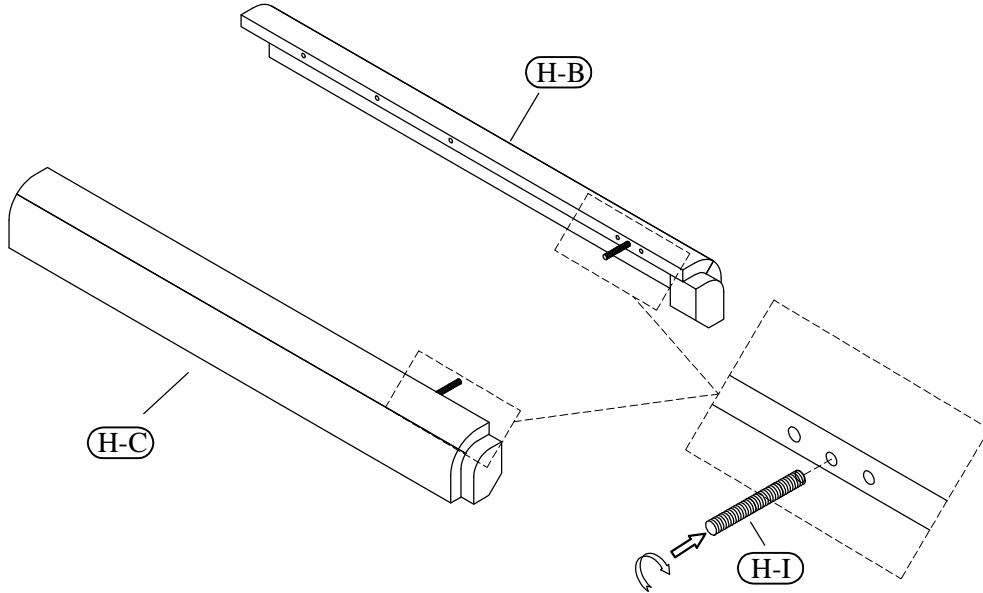

Queen Bed

Queen Uph Shelter Headboard

STEP 1