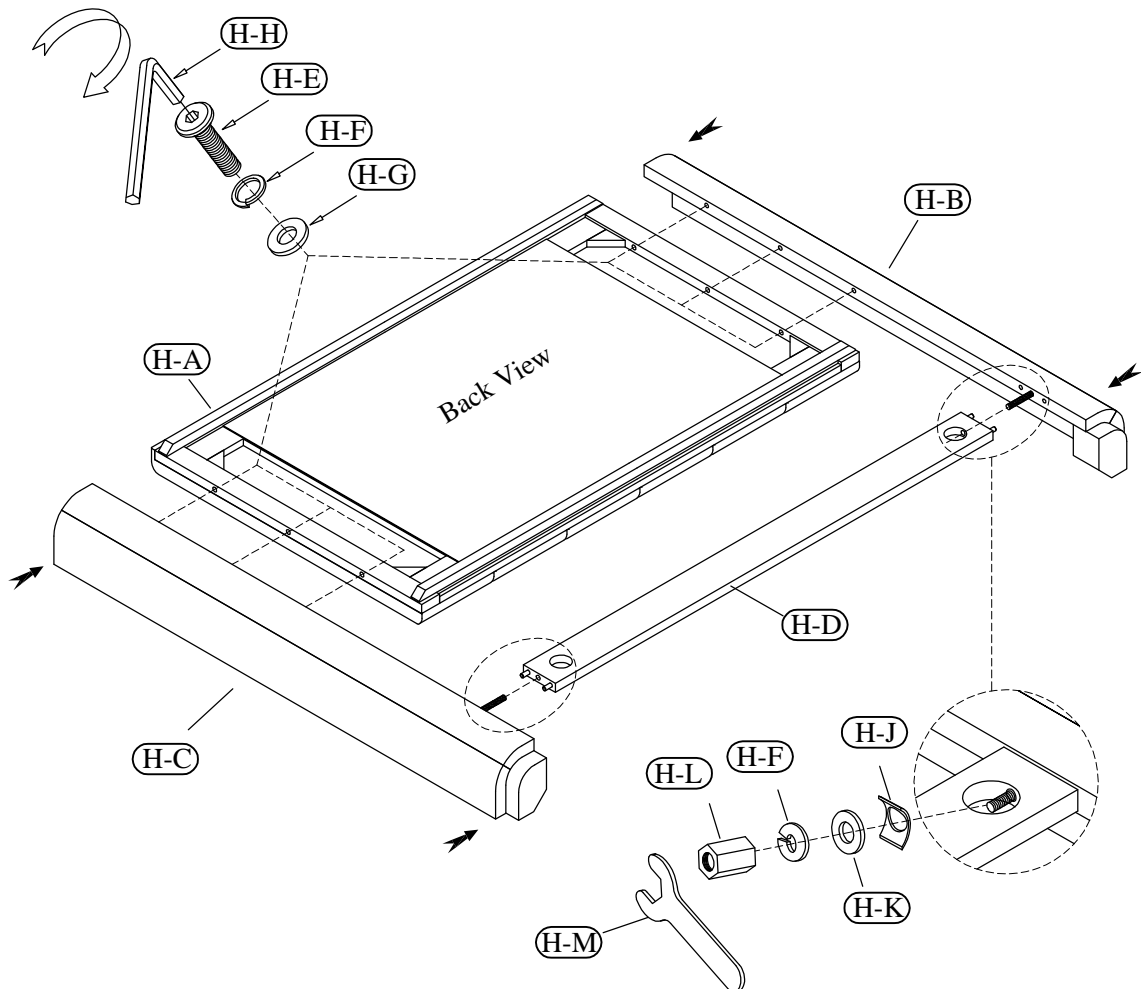

Queen Bed

Queen Uph Shelter Headboard

STEP 1

STEP 2